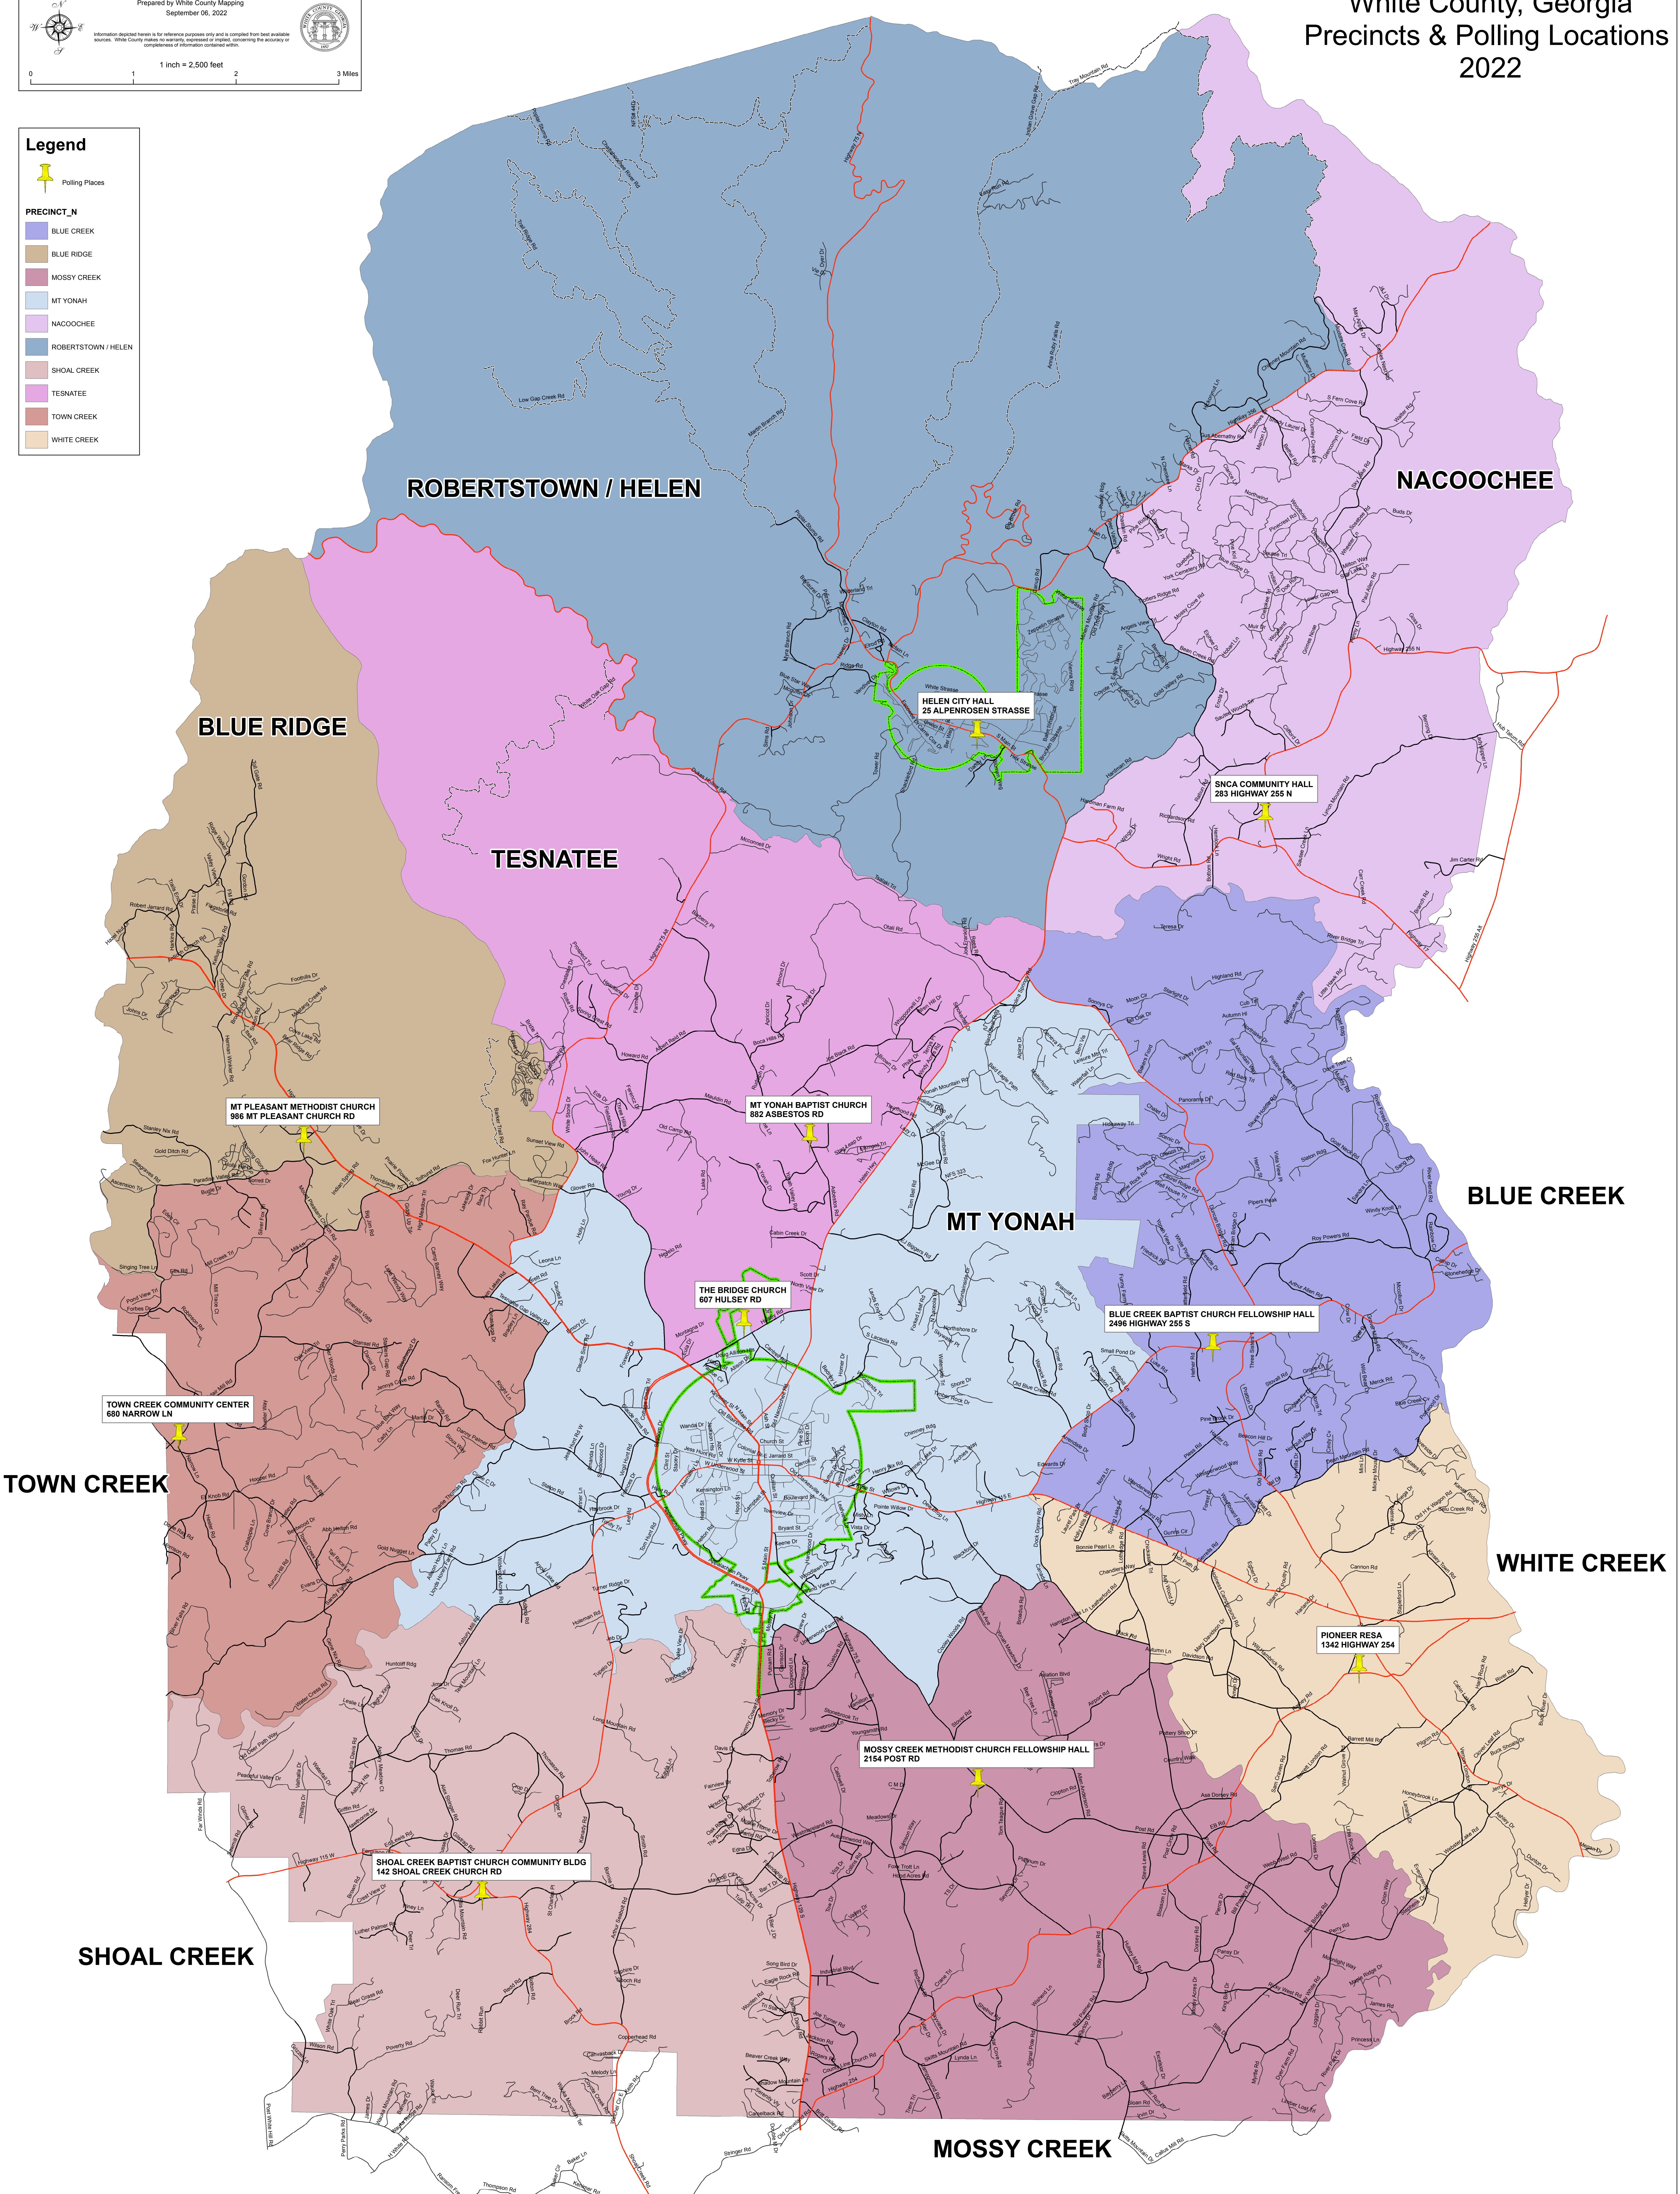

White County, Georgia
Precincts & Polling Locations
2022

Prepared by White County Mapping
September 06, 2022

Information depicted herein is for reference purposes only and is compiled from best available sources. White County makes no warranty, expressed or implied, concerning the accuracy or completeness of information contained herein.

1 inch = 2,500 feet
0 1 2 3 Miles

Legend

Polling Places

PRECINCT_N

- BLUE CREEK
- BLUE RIDGE
- MOSSY CREEK
- MT YONAH
- NACOOCHIE
- ROBERTSTOWN / HELEN
- SHOAL CREEK
- TESNATEE
- TOWN CREEK
- WHITE CREEK

ROBERTSTOWN / HELEN

NACOOCHIE

BLUE RIDGE

TESNATEE

BLUE CREEK

MT YONAH

TOWN CREEK

WHITE CREEK

SHOAL CREEK

MOSSY CREEK

MT YONAH BAPTIST CHURCH
882 ASBESTOS RD

THE BRIDGE CHURCH
607 HULSEY RD

BLUE CREEK BAPTIST CHURCH FELLOWSHIP HALL
2496 HIGHWAY 255 S

TOWN CREEK COMMUNITY CENTER
680 NARROW LN

PIONEER RESA
1342 HIGHWAY 254

MOSSY CREEK METHODIST CHURCH FELLOWSHIP HALL
2154 POST RD

HELEN CITY HALL
25 ALPENROSEN STRASSE

SNCA COMMUNITY HALL
283 HIGHWAY 255 N