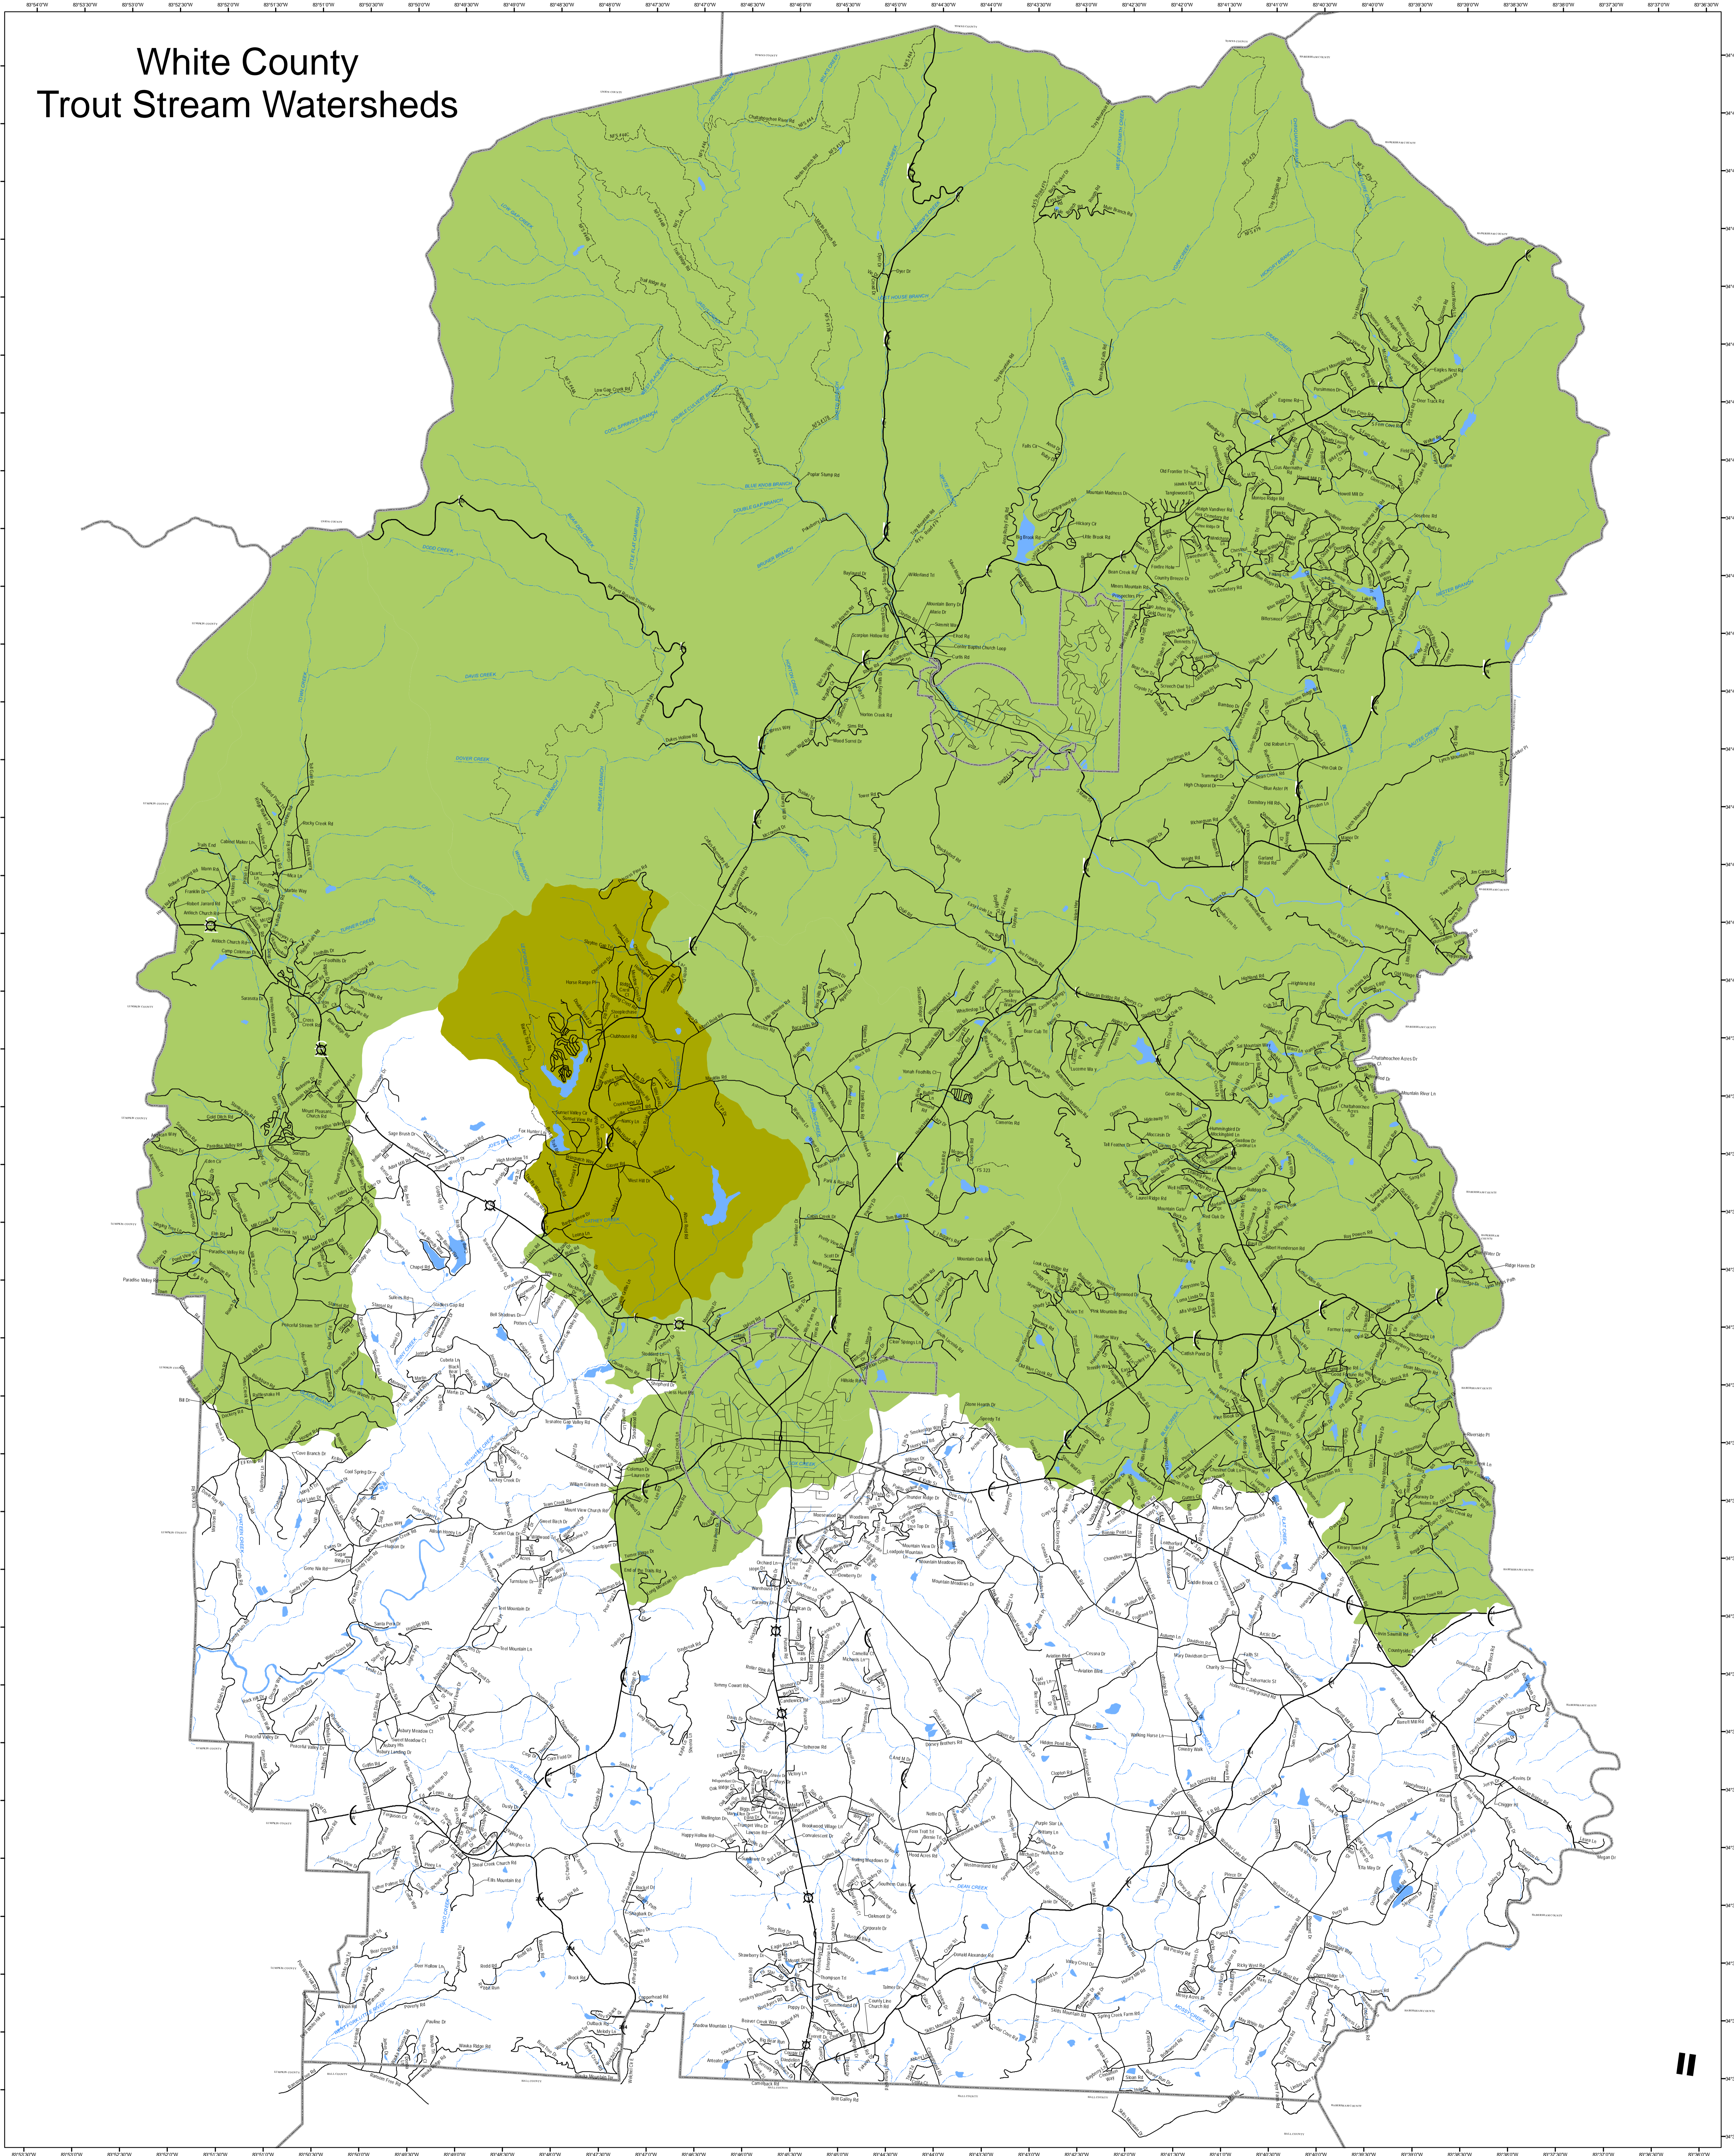

White County Trout Stream Watersheds

Legend

Trout Stream Watersheds	Roads	COUNTY NOT MAINTAINED
Turner Creek Watershed	US HWY	CITY
Streams	STATE HWY	FOREST SERVICE
City Limits	COUNTY MAINTAINED	
County Boundary		

Map Prepared By:
White County GIS
February 23, 2007

Map Disclaimer
Information depicted herein is for reference purposes only
and is compiled from best available sources. White County
makes no warranty, expressed or implied concerning its accuracy
and completeness, and users are advised that their use of county
data is at their own risk.