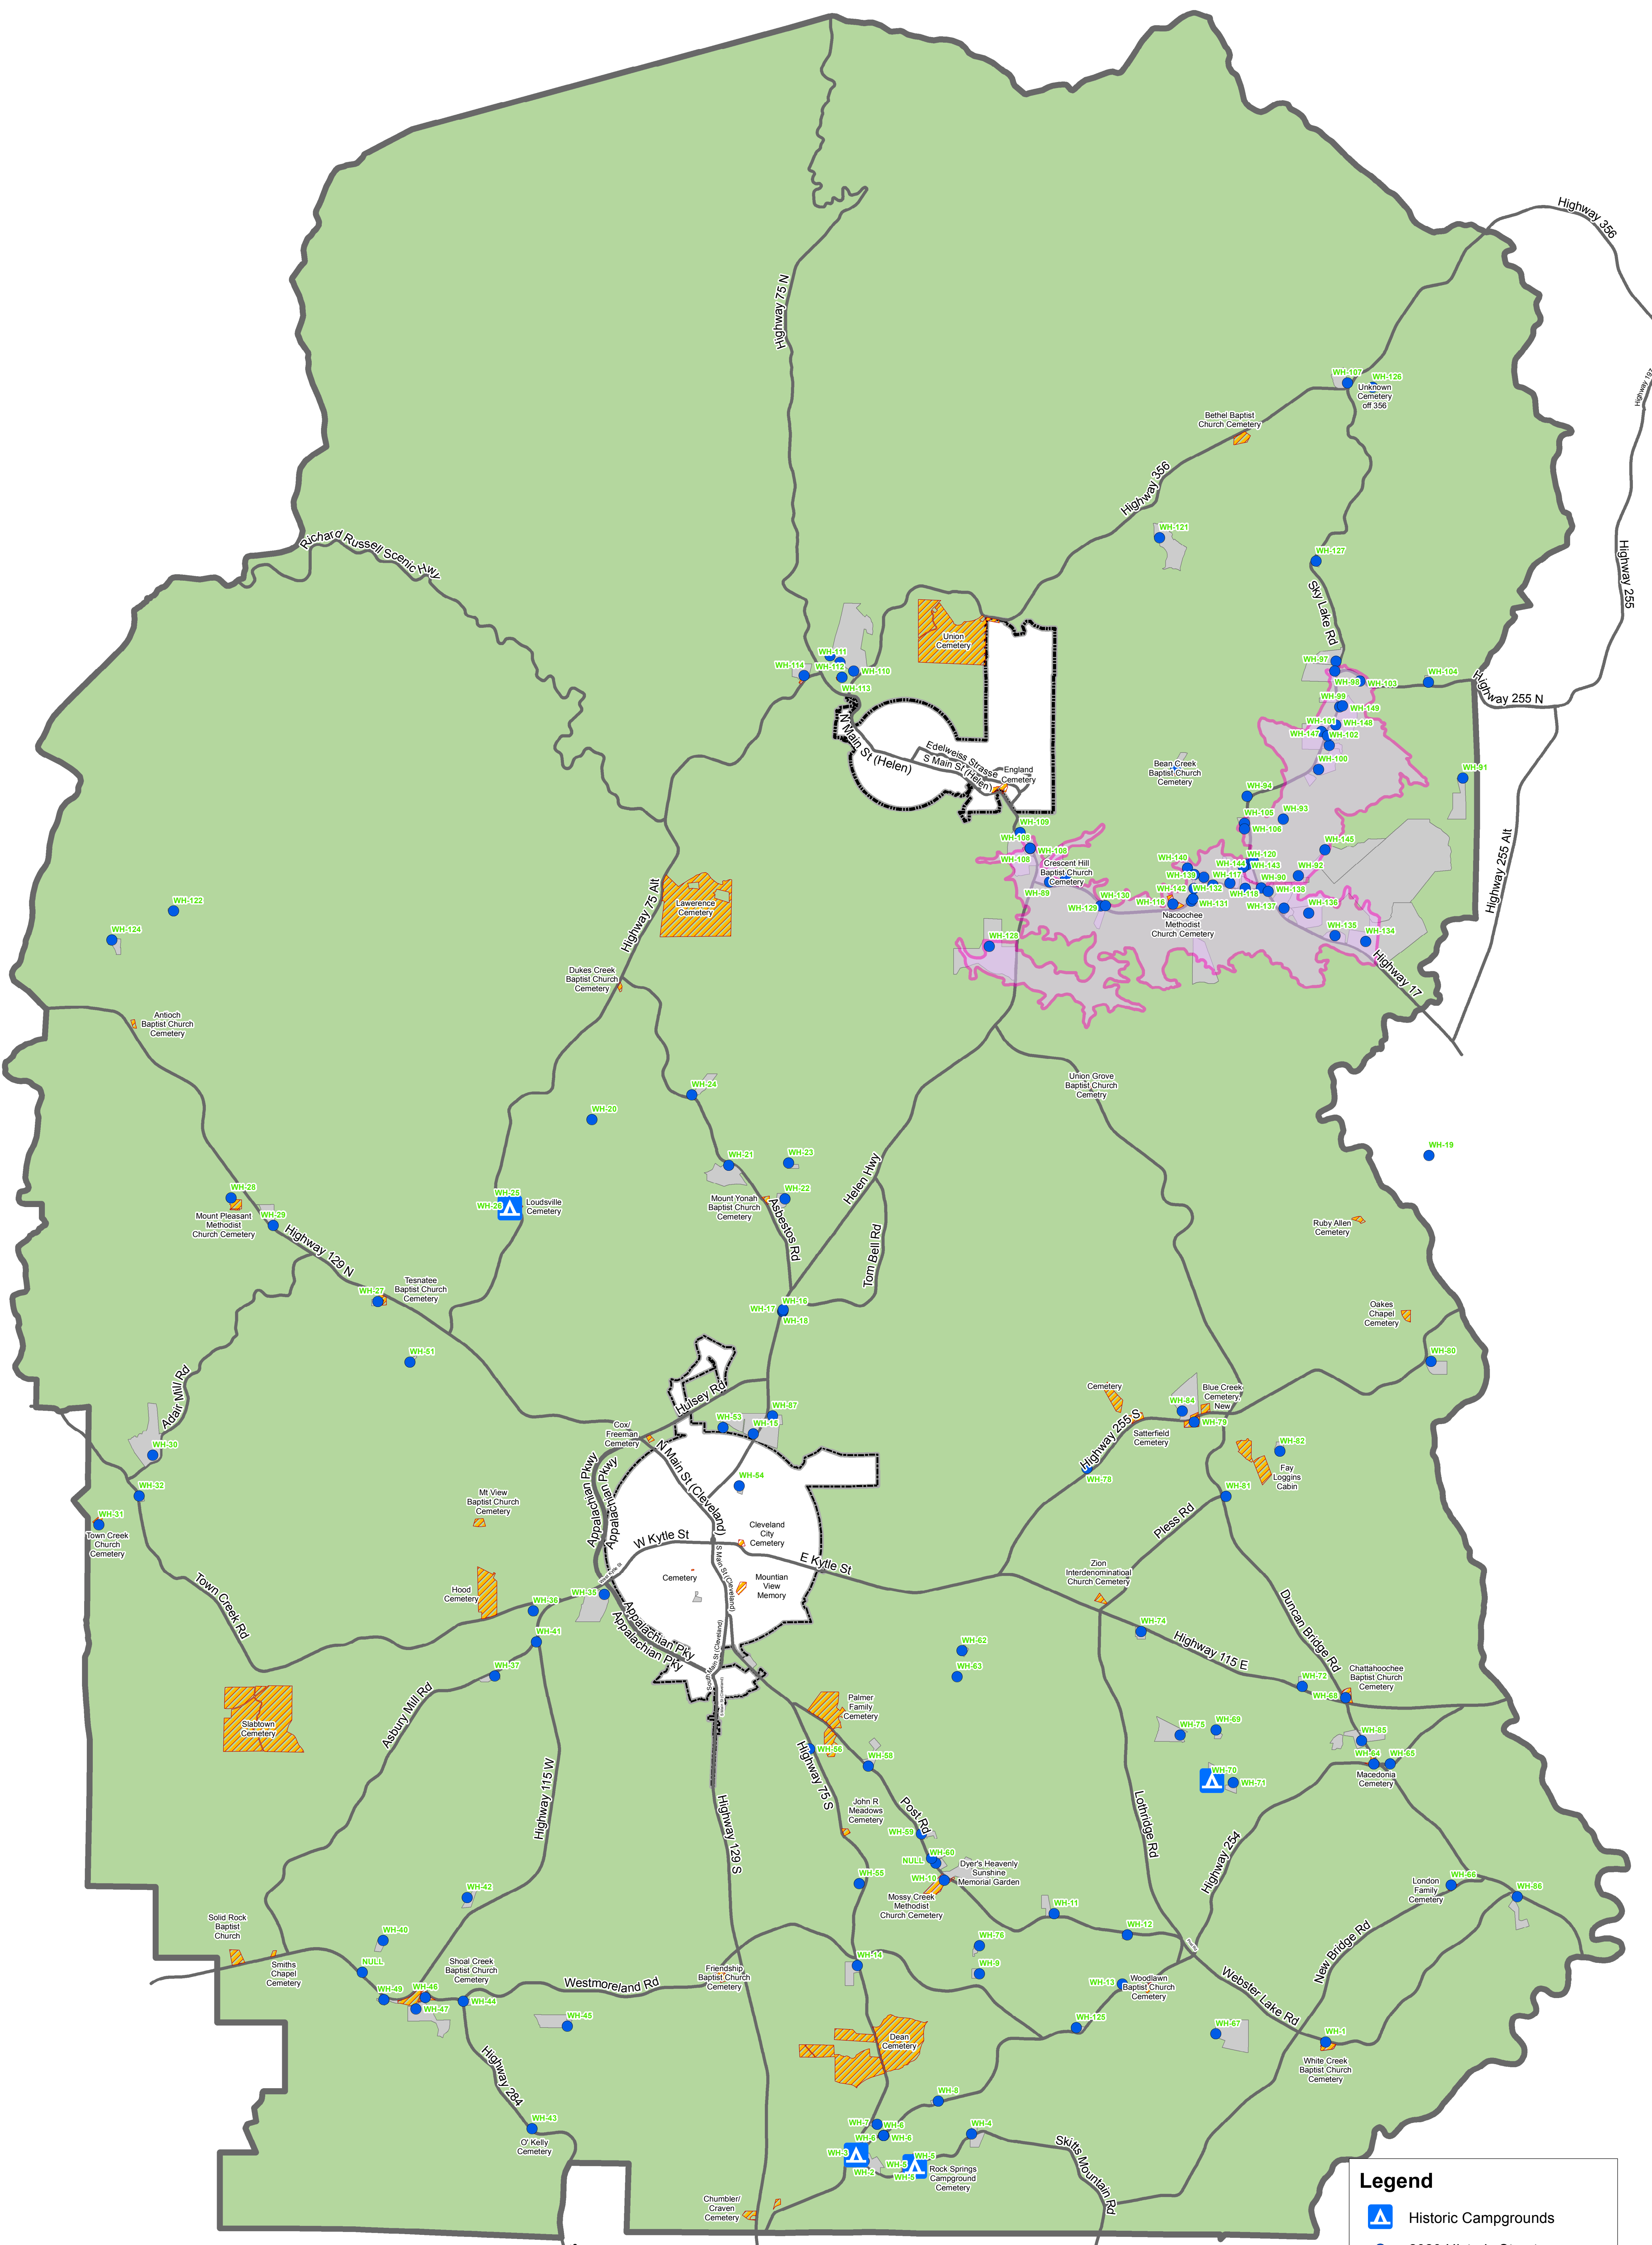

Historic Resources 2022

Map updated 4/11/2022
 Removed structures under 100 years old
 Added symbology for Camps

DRAFT

Legend

- Historic Campgrounds
- 2020 Historic Structures
- Cemeteries
- White County Historic Districts
- Historic Inventory Parcels
- Major Roads